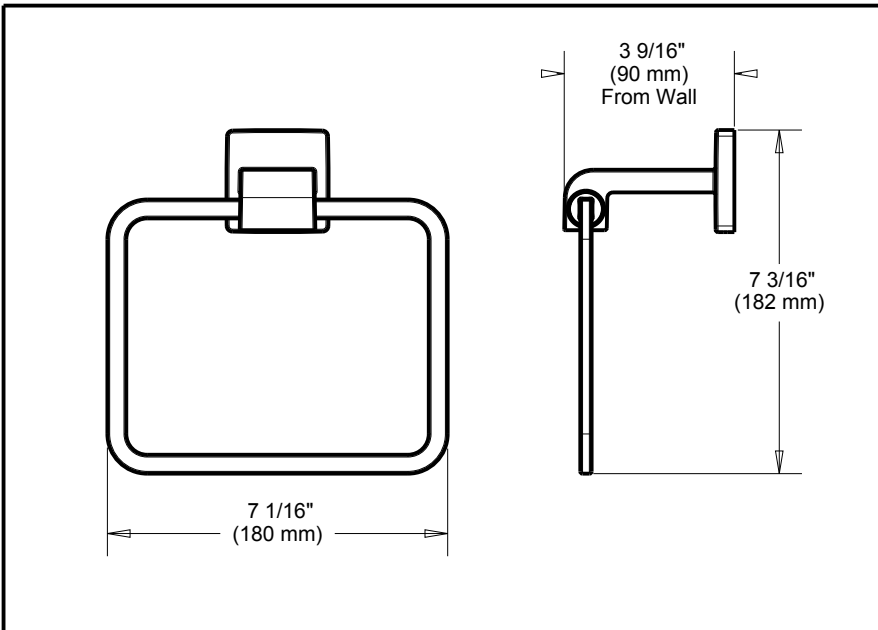

DELTA[®]

ACCESSORIES

- Ara™ Bath Collection
- Towel Ring

Submitted Model No.: _____

Specific Features: _____

STANDARD SPECIFICATIONS:

- Wood blocking is preferable behind all wall surfaces. If wood blocking is not available, the following fasteners are suggested: Tile/Masonry-Plastic or lead Anchors Plaster/drywall-Toggle bolts.
- Mounting hardware and mounting template included with product.