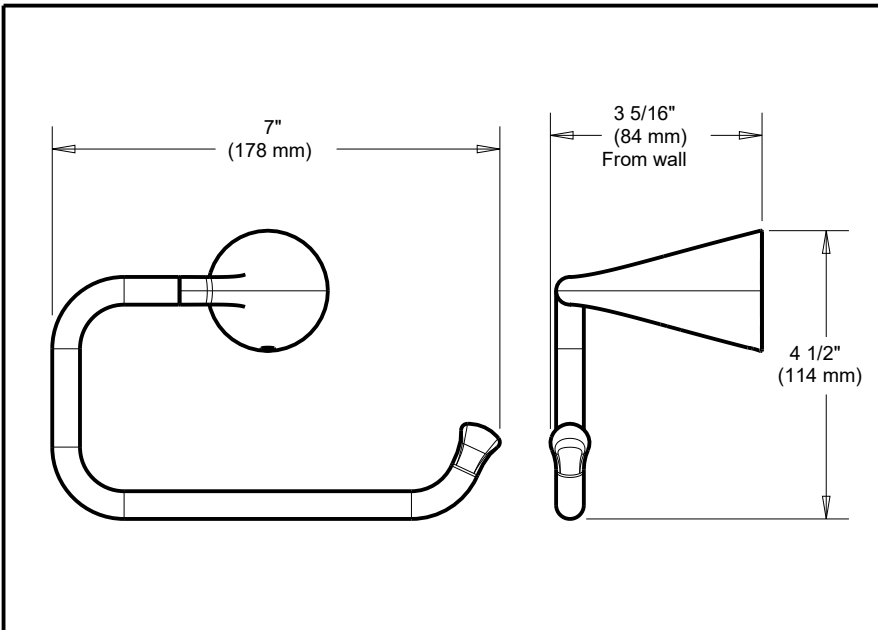

# DELTA<sup>®</sup> ACCESSORIES

- Arvo Bath Collection
- Toilet Paper Holder

Submitted Model No.: \_\_\_\_\_

Specific Features: \_\_\_\_\_

### STANDARD SPECIFICATIONS:

- Mounting hardware and mounting template included with product.

Delta reserves the right (1) to make changes in specifications and materials, and (2) to change or discontinue models, both without notice or obligation. Dimensions are for reference only. See current full-line price book or [www.deltafaucet.com](http://www.deltafaucet.com) for finish options and product availability.