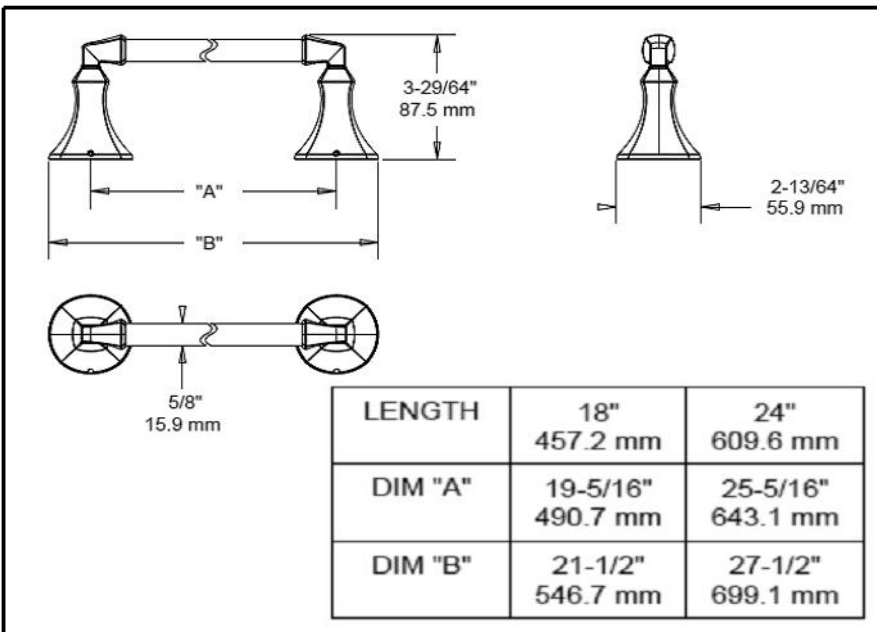

DELTA[®]

ACCESSORIES

- Ashlyn™ Bath collection
- Towel Bar

Submitted Model No.: _____

Specific Features: _____

STANDARD SPECIFICATIONS:

- Mounting hardware and mounting template included with product.

WARRANTY