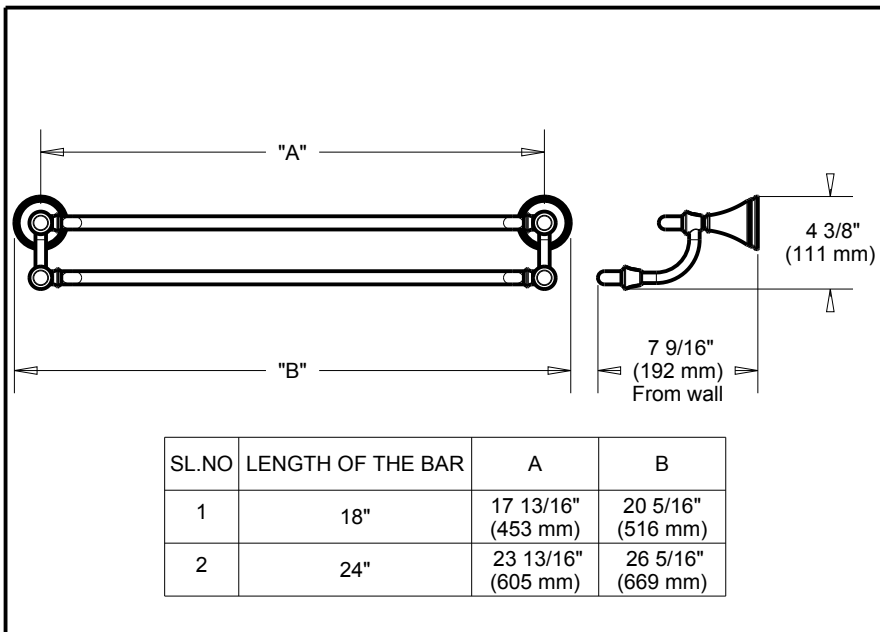

DELTA[®]

ACCESSORIES

- Cassidy™ Bath Collection
- Double Towel Bar

Submitted Model No.: _____

Specific Features: _____

STANDARD SPECIFICATIONS:

- Wood blocking is preferable behind all wall surfaces. If wood blocking is not available, the following fasteners are suggested: Tile/Masonry-Plastic or lead Anchors Plaster/drywall-Toggle bolts.
- Mounting hardware and mounting template included with product.