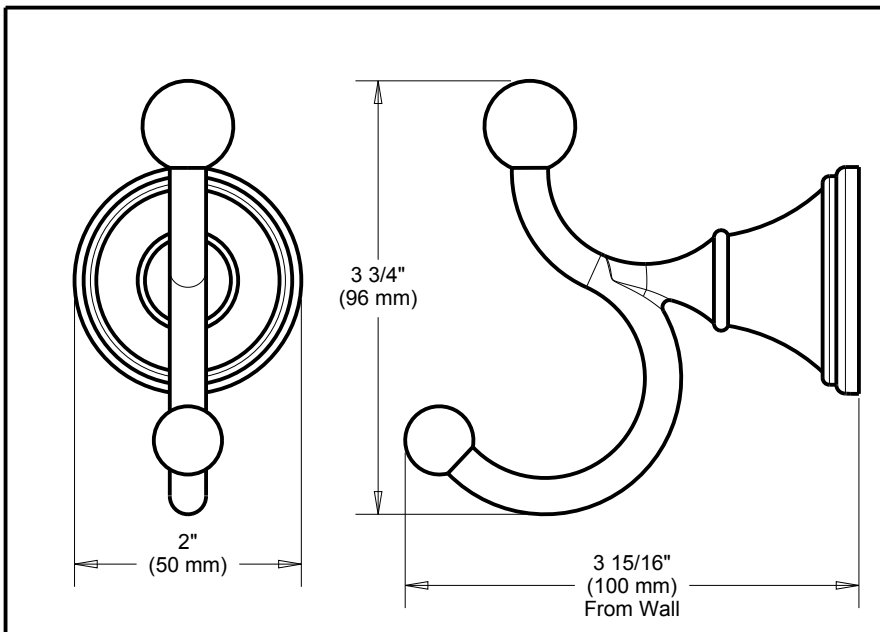

## ACCESSORIES

- Crestfield™ Bath Collection
- Robe Hook

Submitted Model No.: \_\_\_\_\_

Specific Features: \_\_\_\_\_

### STANDARD SPECIFICATIONS:

- Wood blocking is preferable behind all wall surfaces. If wood blocking is not available, the following fasteners are suggested: Tile/Masonry-Plastic or lead Anchors Plaster/drywall-Toggle bolts.
- Mounting hardware and mounting template included with product.