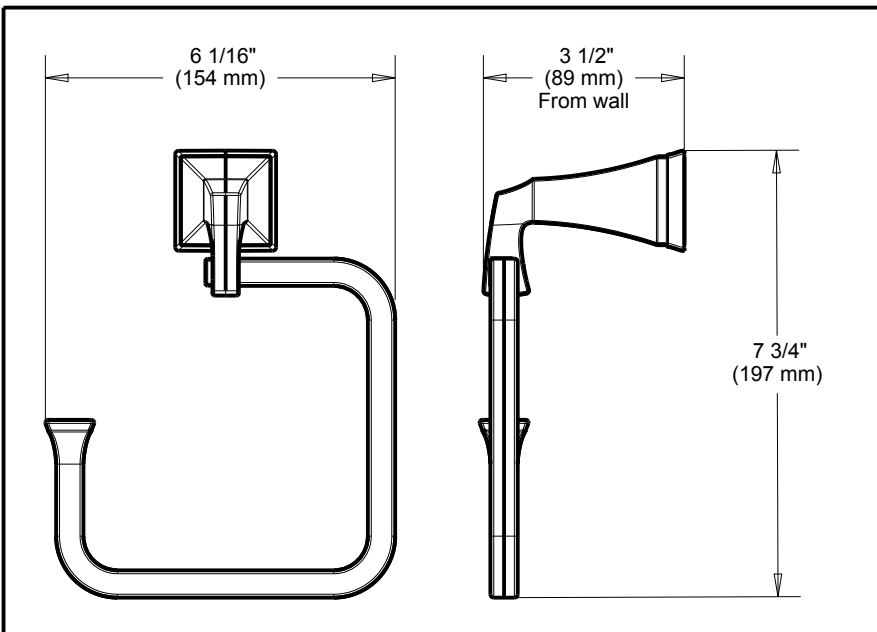

# DELTA<sup>®</sup> ACCESSORIES

- Dryden™ Bath Collection
- Towel Ring

Submitted Model No.: \_\_\_\_\_

Specific Features: \_\_\_\_\_

### STANDARD SPECIFICATIONS:

- Mounting hardware and mounting template included with product.