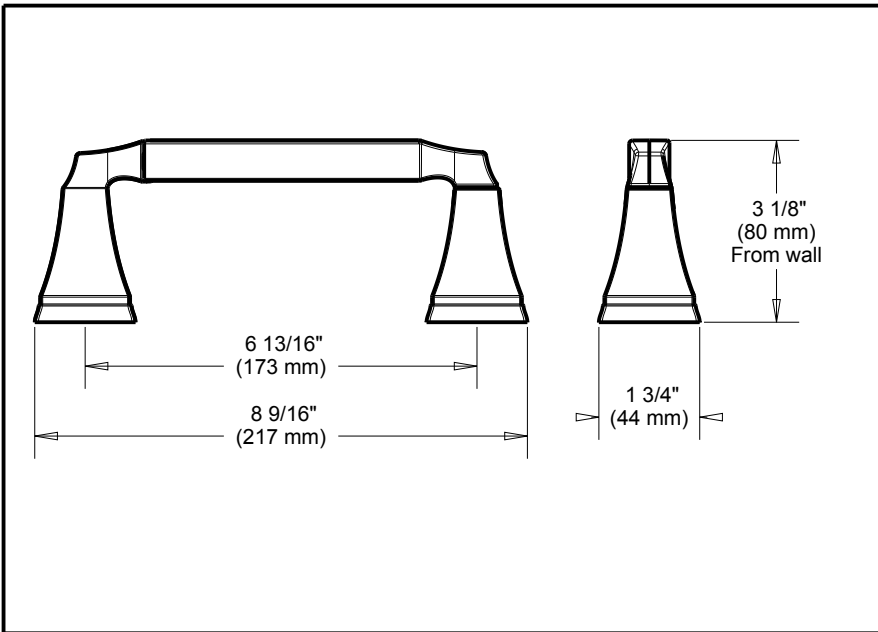

DELTA[®]

ACCESSORIES

- Dryden™ Bath Collection
- Pivoting TPH

Submitted Model No.: _____

Specific Features: _____

STANDARD SPECIFICATIONS:

- Mounting hardware and mounting template included with product.

WARRANTY