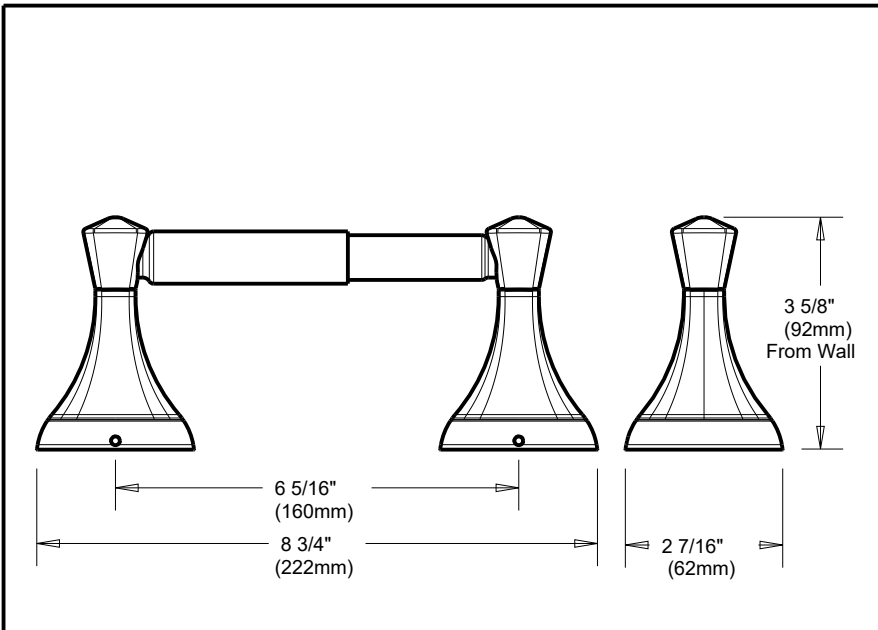

DELTA[®]

ACCESSORIES

- Esato Bath Collection
- Toilet Paper Holder

Submitted Model No.: _____

Specific Features: _____

STANDARD SPECIFICATIONS:

- Mounting hardware and mounting template included with product.