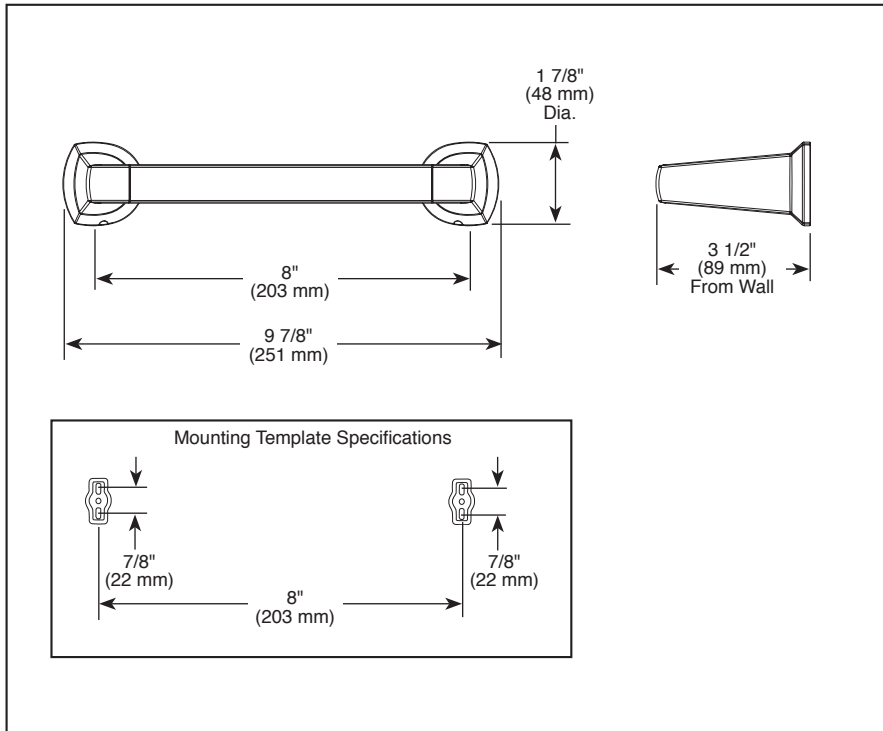

▲ Designate Proper Finish Suffix