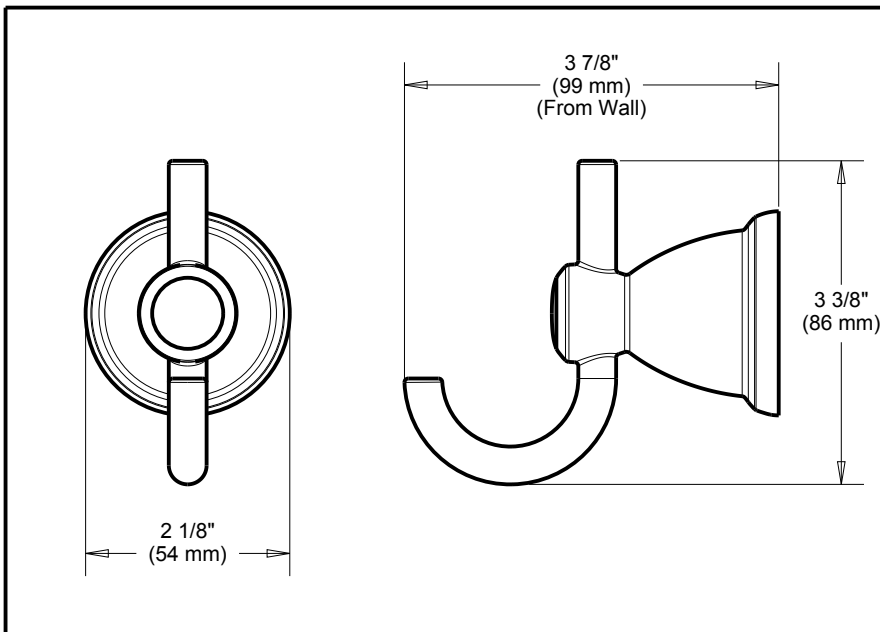

ACCESSORIES

- Kinla™ Bath Collection
- "J" Robe Hook

Submitted Model No.: _____

Specific Features: _____

STANDARD SPECIFICATIONS:

- Wood blocking is preferable behind all wall surfaces. If wood blocking is not available, the following fasteners are suggested: Tile/Masonry-Plastic or lead Anchors Plaster/drywall-Toggle bolts.
- Mounting hardware and mounting template included with product.