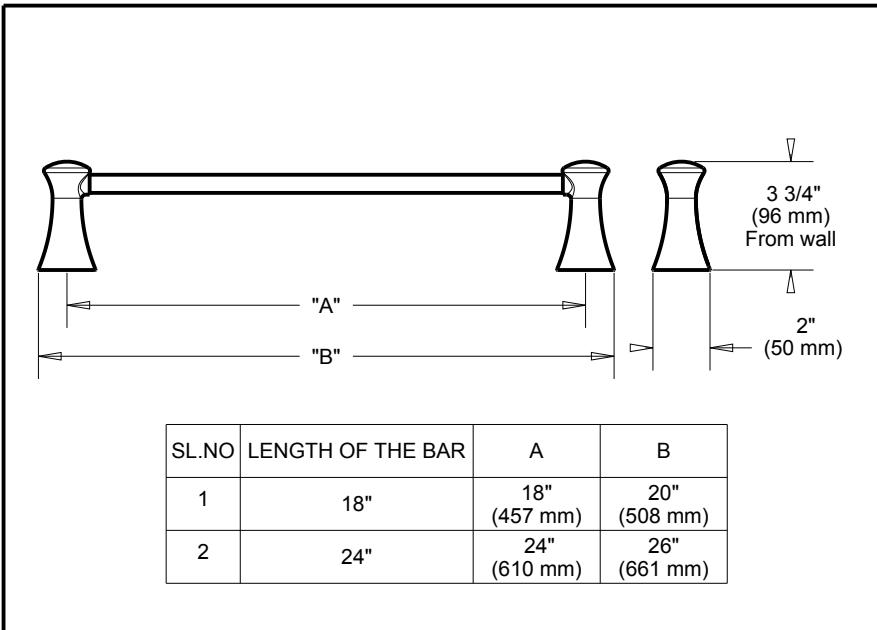

DELTA[®] ACCESSORIES

- Lahara™ Bath Collection
- Towel Bar

Submitted Model No.: _____

Specific Features: _____

STANDARD SPECIFICATIONS:

- Wood blocking is preferable behind all wall surfaces. If wood blocking is not available, the following fasteners are suggested: Tile/Masonry-Plastic or lead Anchors Plaster/drywall-Toggle bolts.
- Mounting hardware and mounting template included with product.