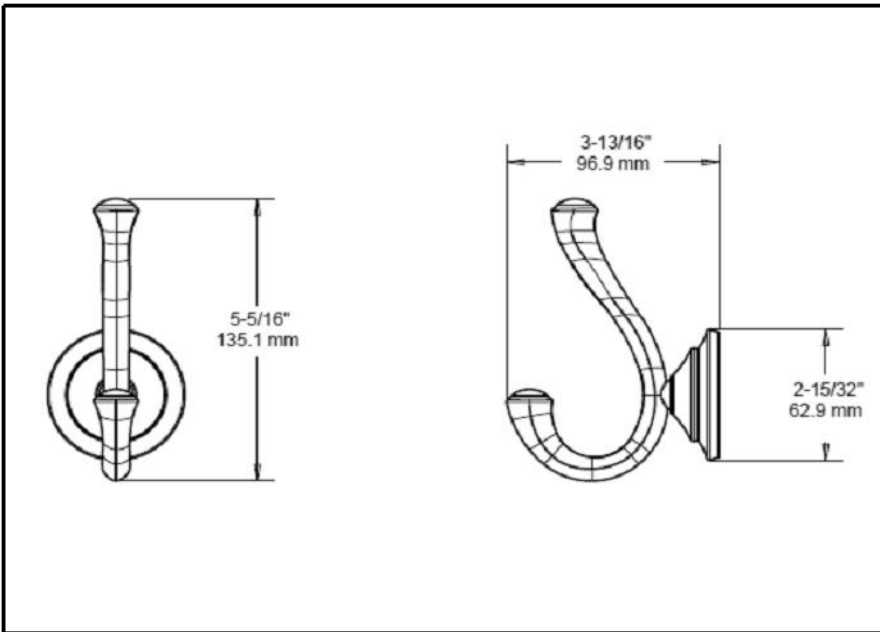

DELTA[®]

ACCESSORIES

- Linden™ Bath collection
- Robe Hook

Submitted Model No.: _____

Specific Features: _____

STANDARD SPECIFICATIONS:

- Wood blocking is preferable behind all wall surfaces. If wood blocking is not available, the following fasteners are suggested: Tile/Masonry-Plastic or lead Anchors Plaster/drywall-Toggle bolts.
- Mounting hardware and mounting template included with product.