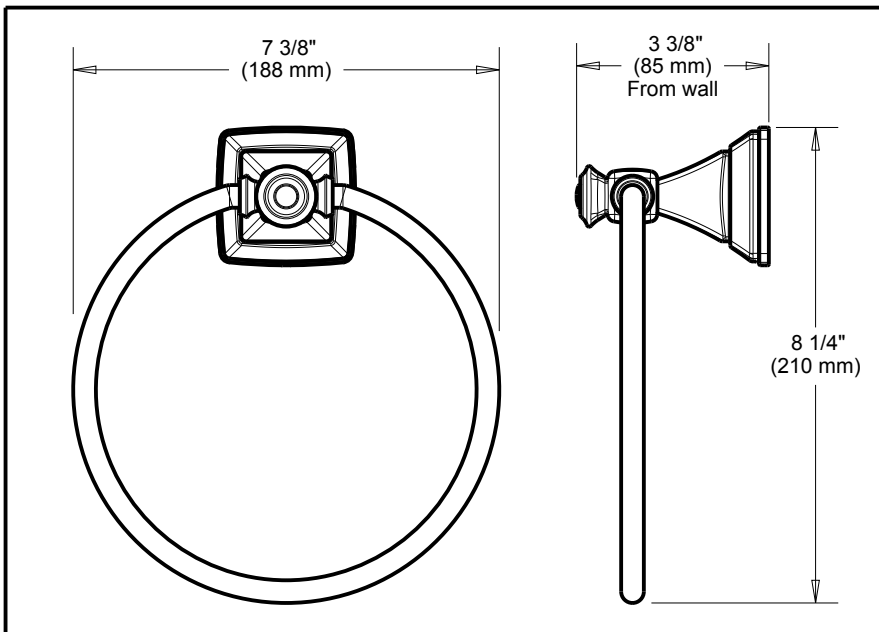

DELTA[®]

ACCESSORIES

- Lynwood™ Bath Collection
- Towel Ring

Submitted Model No.: _____

Specific Features: _____

STANDARD SPECIFICATIONS:

- Wood blocking is preferable behind all wall surfaces. If wood blocking is not available, the following fasteners are suggested: Tile/Masonry-Plastic or lead Anchors Plaster/drywall-Toggle bolts.
- Mounting hardware and mounting template included with product.