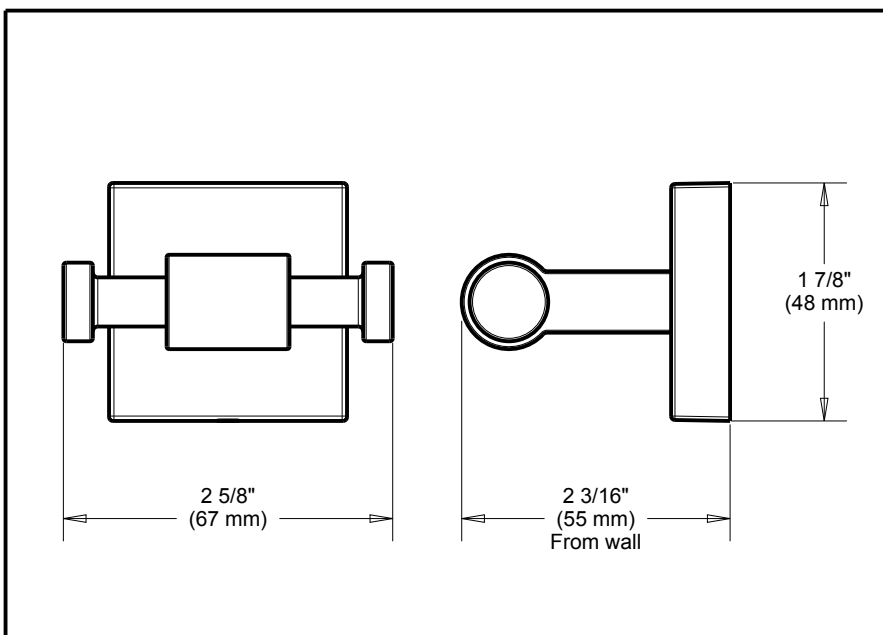

## ACCESSORIES

- Maxted™ Bath Collection
- Double Robe Hook

Submitted Model No.: \_\_\_\_\_

Specific Features: \_\_\_\_\_

### STANDARD SPECIFICATIONS:

- Wood blocking is preferable behind all wall surfaces. If wood blocking is not available, the following fasteners are suggested: Tile/Masonry-Plastic or lead Anchors Plaster/drywall-Toggle bolts.
- Mounting hardware and mounting template included with product.