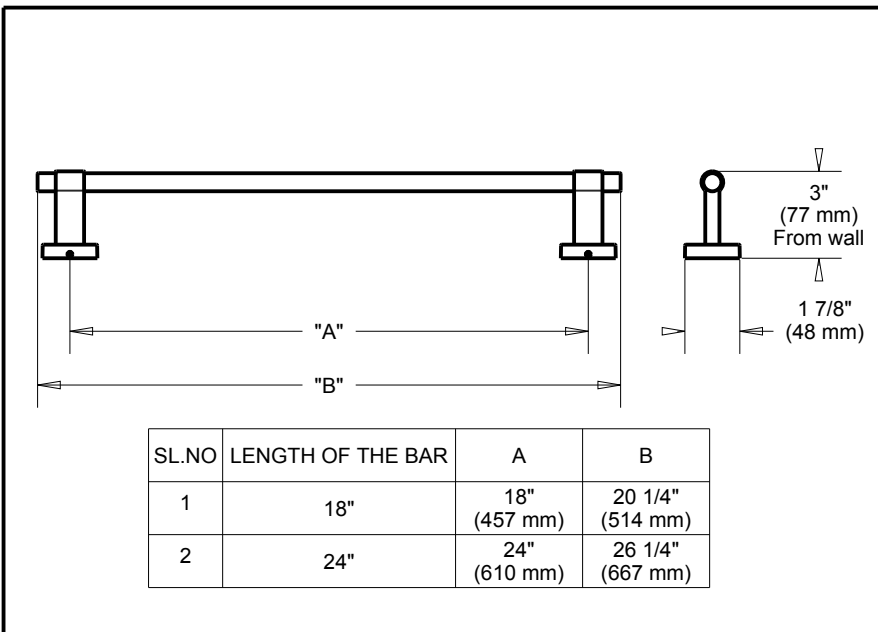

ACCESSORIES

- Maxted™ Bath Collection
- Towel Bar

Submitted Model No.: _____

Specific Features: _____

STANDARD SPECIFICATIONS:

- Wood blocking is preferable behind all wall surfaces. If wood blocking is not available, the following fasteners are suggested: Tile/Masonry-Plastic or lead Anchors Plaster/drywall-Toggle bolts.
- Mounting hardware and mounting template included with product.