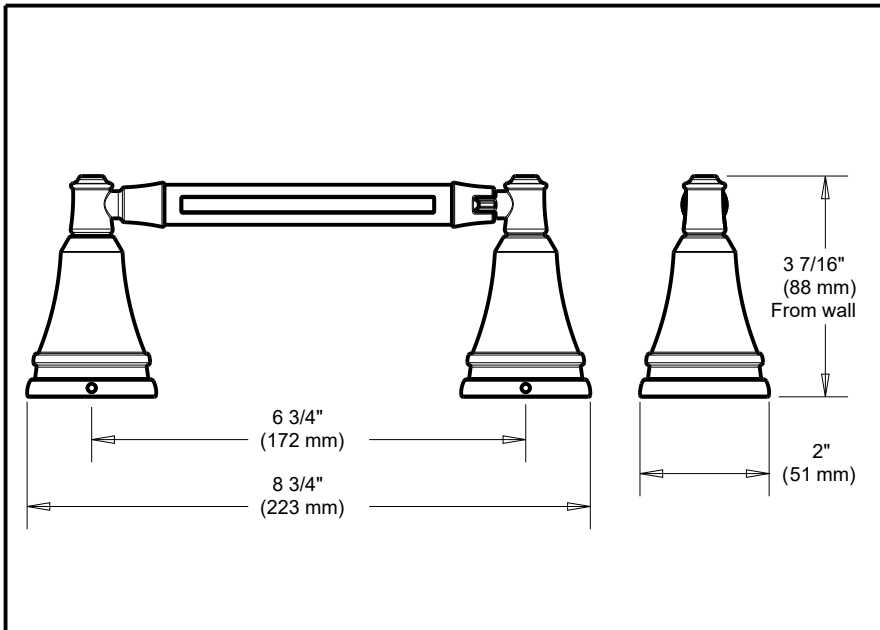

DELTA[®] ACCESSORIES

- Mylan Bath Collection
- Toilet Paper Holder

Submitted Model No.: _____

Specific Features: _____

STANDARD SPECIFICATIONS:

- Mounting hardware and mounting template included with product.