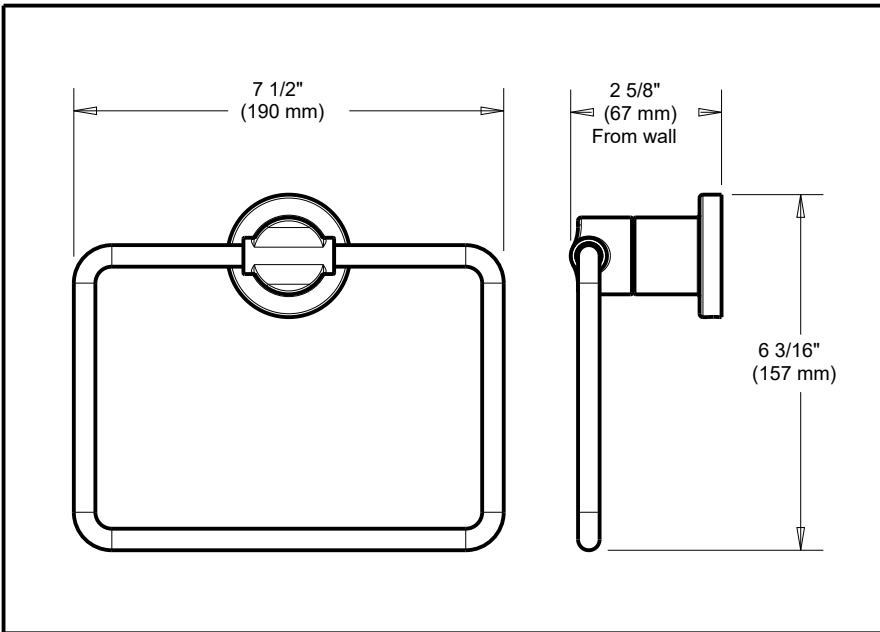

# DELTA<sup>®</sup> ACCESSORIES

- Nicoli Bath Collection
- Towel Ring

Submitted Model No.: \_\_\_\_\_

Specific Features: \_\_\_\_\_

### STANDARD SPECIFICATIONS:

- Mounting hardware and mounting template included with product.

Delta reserves the right (1) to make changes in specifications and materials, and (2) to change or discontinue models, both without notice or obligation. Dimensions are for reference only. See current full-line price book or [www.deltafaucet.com](http://www.deltafaucet.com) for finish options and product availability.