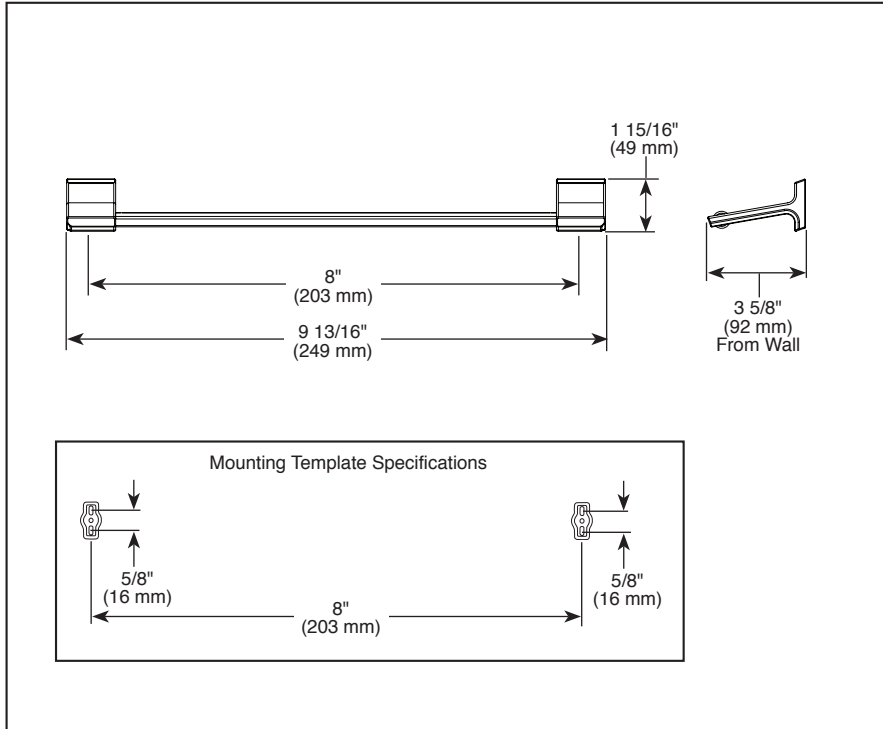

## ACCESSORIES

- Pivotal™ Bath Collection
- 8" Towel Bar

79908▲

Submitted Model No.: \_\_\_\_\_

Specific Features: \_\_\_\_\_

### STANDARD SPECIFICATIONS:

- Wood blocking is preferable behind all wall surfaces. If wood blocking is not available, the following fasteners are suggested: Tile/Masonry-Plastic or lead Anchors Plaster/drywall-Toggle bolts.
- Mounting hardware and mounting template included with product.