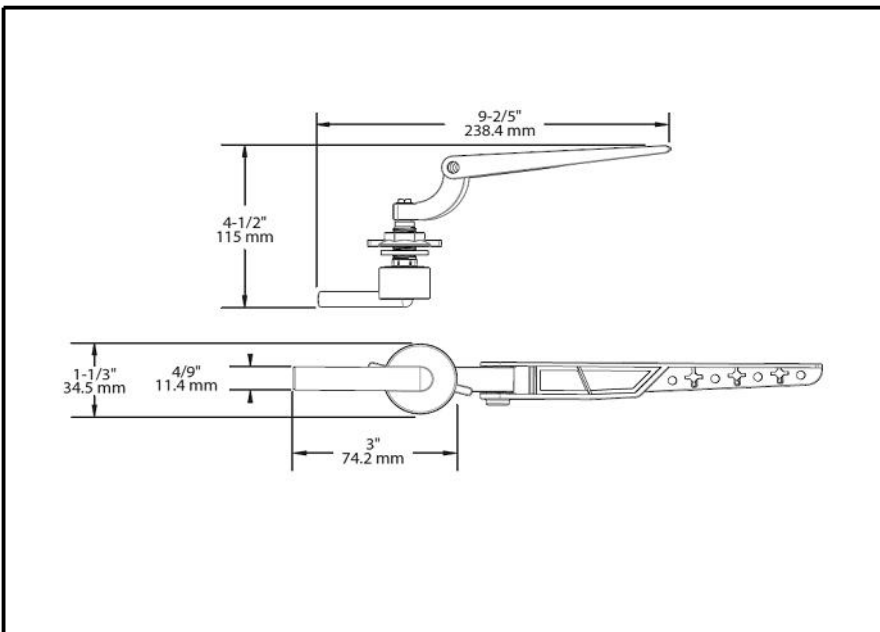

DELTA[®]

ACCESSORIES

- Trinsic™ Bath Collection
- Universal Flush Lever

Submitted Model No.: _____

Specific Features: _____

STANDARD SPECIFICATIONS:

- Wood blocking is preferable behind all wall surfaces. If wood blocking is not available, the following fasteners are suggested: Tile/Masonry-Plastic or lead Anchors Plaster/drywall-Toggle bolts.
- Mounting hardware and mounting template included with product.