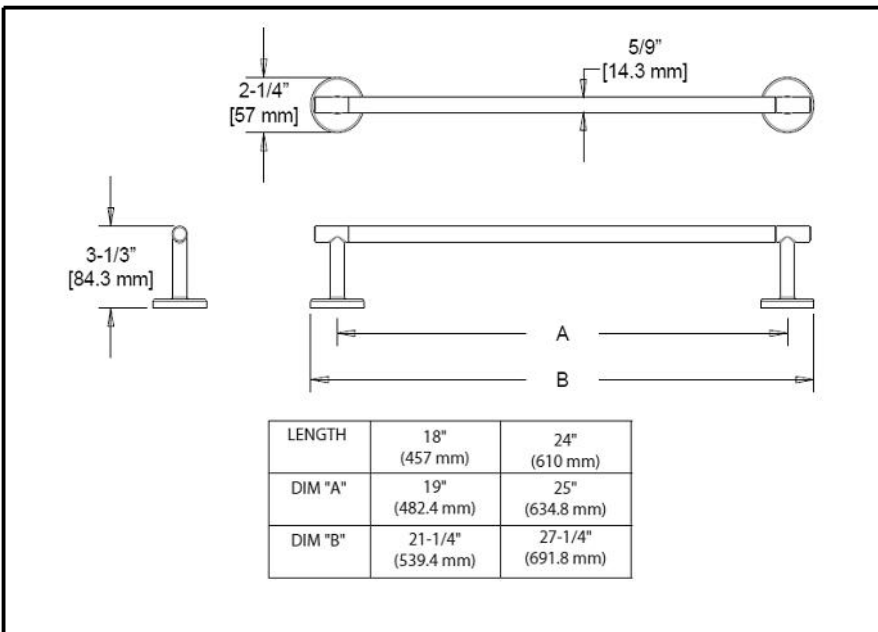

DELTA[®]

ACCESSORIES

- Trinsic™ Bath Collection
- Towel Bar

Submitted Model No.: _____

Specific Features: _____

STANDARD SPECIFICATIONS:

- Wood blocking is preferable behind all wall surfaces. If wood blocking is not available, the following fasteners are suggested: Tile/Masonry-Plastic or lead Anchors Plaster/drywall-Toggle bolts.
- Mounting hardware and mounting template included with product.